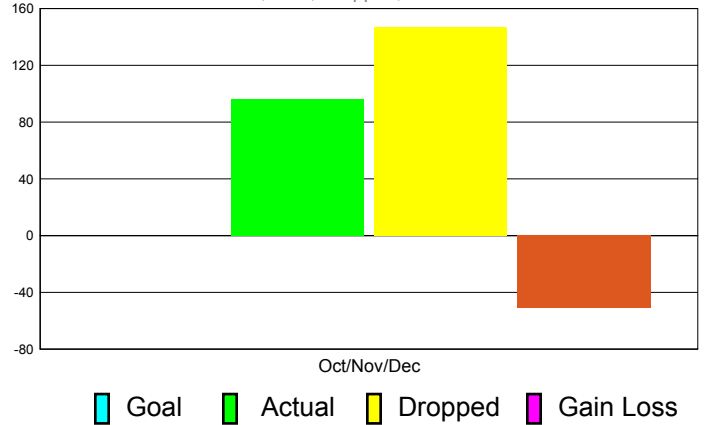

Membership Results 2011-2012

Goal, New, Dropped, Gain/Loss