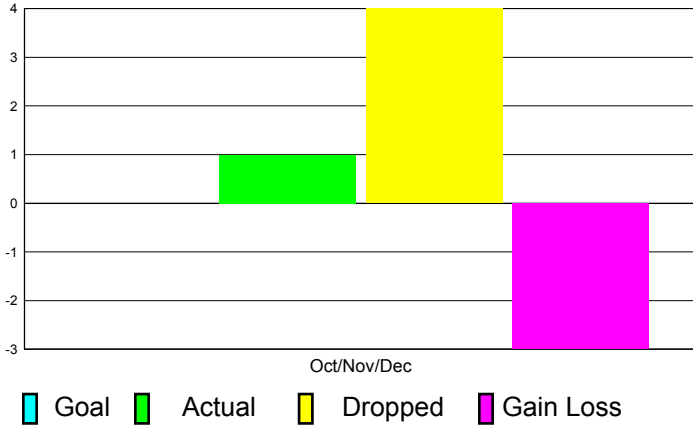

GMT Reports for District (or Undistricted) **District 25 E2**

GMT: Doctor DENNIS D COBLER

Location: INDIANA

GMT CA: 1

CLUBS

**Club Results
2011-2012**

**Clubs
2010-2011**

Month	New Club Goal	Actual New Clubs	Actual Dropped Clubs	Gain/Loss of Clubs	Gain/Loss of Clubs
Oct/Nov/Dec	0	1	4	-3	-4
Totals	0	1	4	-3	-4

Club Results 2011-2012

Goal, New, Dropped, Gain/Loss

Comparison of Club Gain/Loss

Current Year Compared to the Previous Year

YTD Status Quo Clubs 2010-2011

Status Quo Clubs Compared to Status Quo Members

MEMBERSHIP