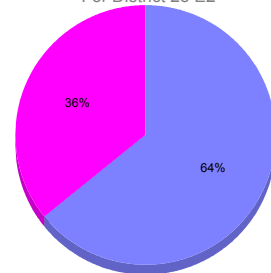

Membership Results 2011-2012

Goal, New, Dropped, Gain/Loss

Comparison of Membership Gain/Loss

Current Year Compared to the Previous Year

Gender Comparison 2010-2011

For District 25 E2

Oct/Nov/Dec

■ Male ■ Female